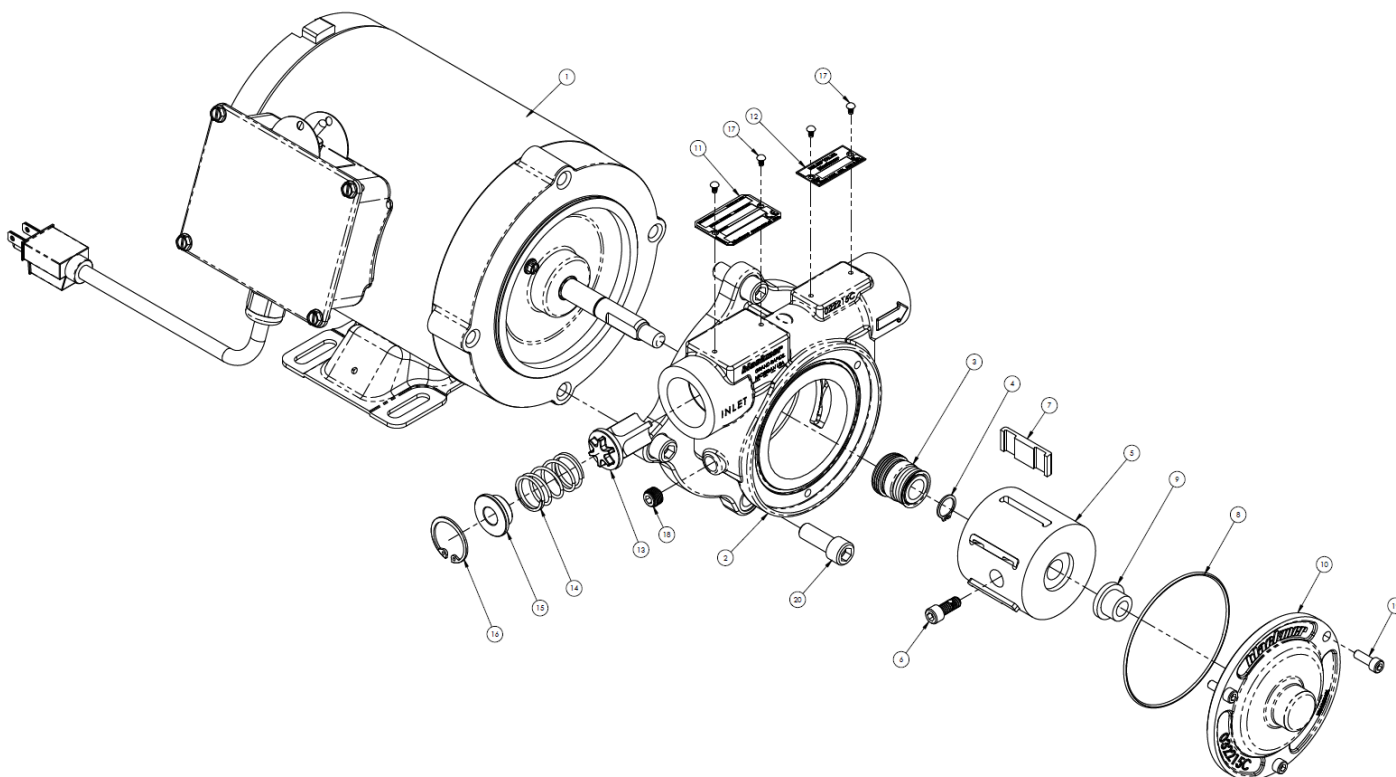

BLACKMER PARTS LIST

PUMP MODELS: SX1B-DEF

961834
Page 1 of 2

PARTS LIST
203-B01

Section 203
Effective Jul 2017
Replaces APR 2014

See Instructions 203-B00 for Installation, Operation and Maintenance

Ref. No.	Description	Parts per Pump	Part No.	Ref. No.	Description	Parts per Pump	Part No.
1	Motor, 115 Volt AC	1	929300	10	Head	1	032215
	Motor, 12 Volt DC	1	929301	11	Tag – Serial Number	1	908877
2	Cylinder - NPT	1	022215	12	Tag – R/V	1	909035
	Cylinder - BSPP	1	022216	13	Relief Valve	1	454802
3	Mechanical Seal	1	332215	14	Spring – R/V	1	471437
4	Retaining Ring – External	1	903593	15	Guide – R/V Spring	1	422215
5	Rotor	1	202217	16	Retaining Ring – R/V	1	903634
6	Capscrew – Rotor	1	920068	17	Screw, Tag	4	922315
7	Vane – Duravane®	6	092216	18	Pipe Plug (1/8")	1	908188
8	O-Ring – Head (Ethylene-Propylene)	1	712221	19	Capscrew – Head	3	922018
9	Bushing – Head	1	162215	20	Capscrew – Cylinder	4	920338